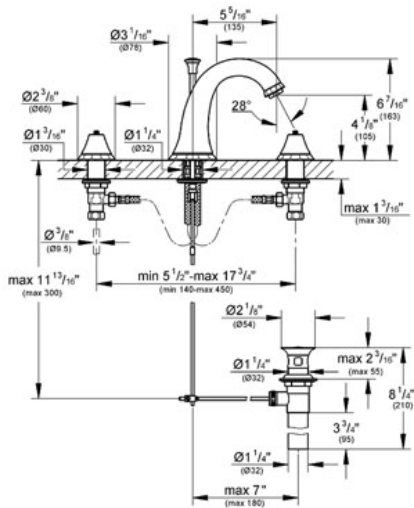

KENSINGTON
 Three-hole basin mixer 1/2"
 MODEL # 20124

Pure Freude
 an Wasser

GROHE CANADA, INC. | 5900 Avebury Road, Mississauga, Ontario, Canada L5R 3M3
 Phone: 905-271-2929 | Fax: 905-271-9494 | info@grohe.ca

Product Description:
 Three-hole basin mixer 1/2"

Standard Specification:

- Handles sold separately
- Flow control
- Side valves
- 1/2" ceramic cartridge (90° turn)
- 1 1/4" pop-up waste set
- Pressure resistant flexible connection hoses (between spout and side valves)
- **GROHE StarLight®** finish

Applicable Codes & Standards:

- Energy Policy Act of 1992
- NSF 61
- ASME A112.18.1/CSA B125.1
- US Federal and State material regulations
- EPA WaterSense®

Color:

- 20124 000 chrome
- 20124 EN0 Brushed Nickel